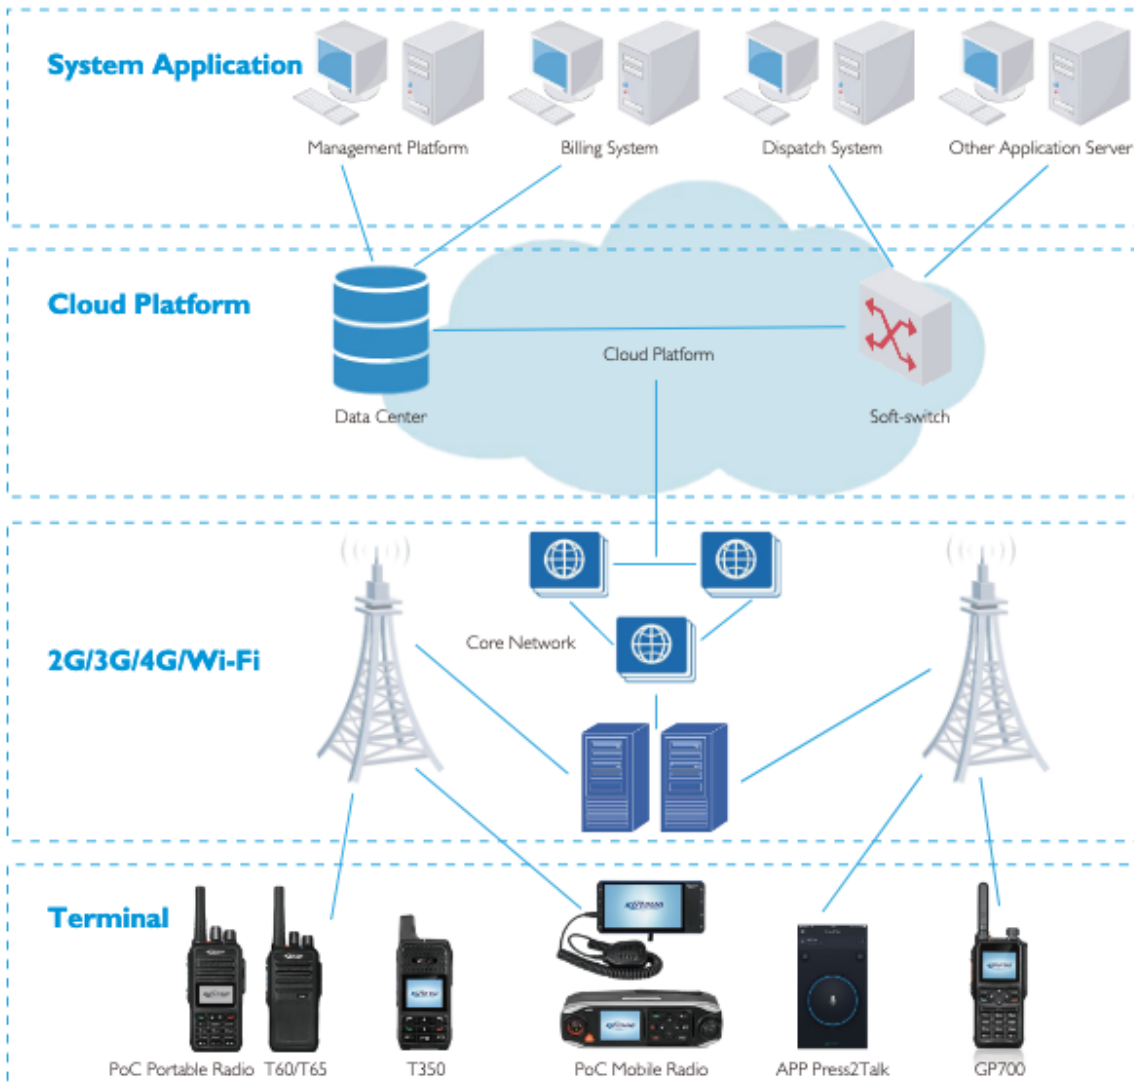

Solution Architecture