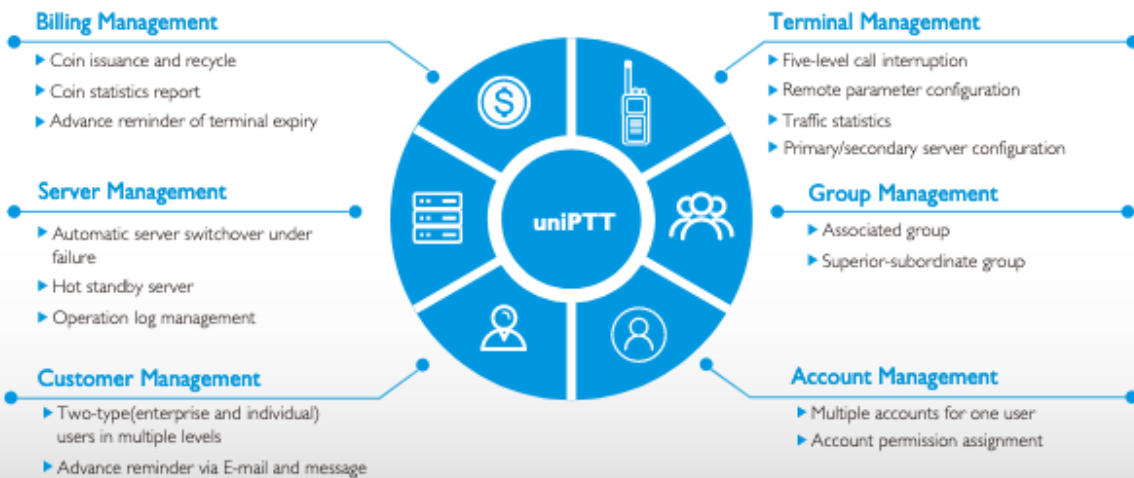

PoC Management Platform