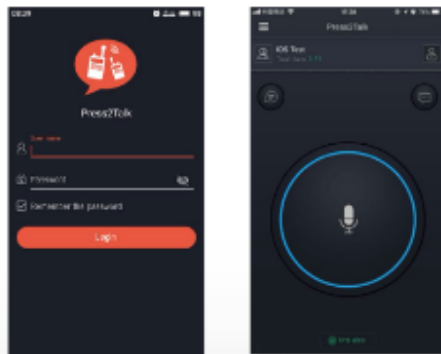

Patrol System Integrated

Helps managers to complete the effective supervision and management of patrol personnel and patrol work records.

Server Backup Redundancy

Ensures that the main server can switch to the backup server automatically when an unexcepted failure occurs.

More Features

Job ticket, Custom avatar, File push, Online reports...

Press2Talk App

Ideal for commercial industries who prefer to install in their smartphones.

Press2Talk App Key Features

- Professional PTT service, easy to use
- Support individual call/group call/all call/call alert/short message/alert tone
- GPS based dispatching
- Online voice recording
- Supports Google Map
- Support iOS and Android